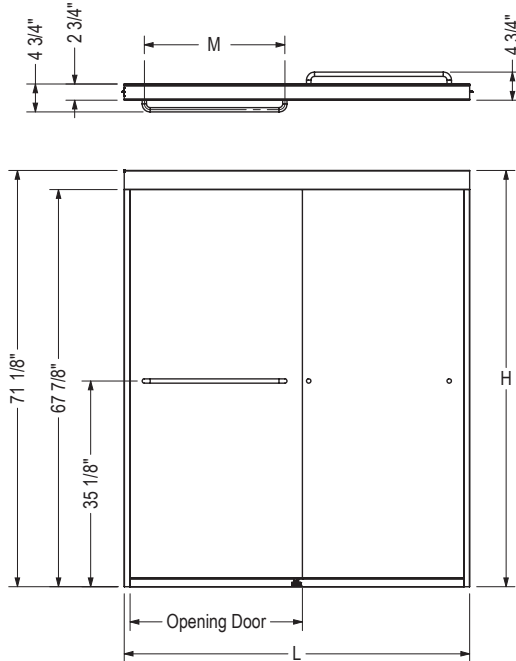

Kameleon Sliding Shower Door 55-59 x 71 in. 8 mm

Model number:

134572

Dimensions: 55-59" x 71"

Installation: Alcove

Door type: Bypass

Standard Features:

- Silent guide eliminates the rattling noise
- High quality rollers for smooth glide
- Safety features: header lock and panel anti-jump
- 8mm tempered glass and frame color choice
- Modern towel bar
- Reversible header: one side round and one side flat

Kameleon Sliding Shower Door 55-59 x 71 in. 8 mm

Model number: 134572

Dimensions: 55-59" x 71"

Installation: Alcove

Door type: Bypass

STANDARD

| Description | Opening Door Adjustable | M | L Adjustable | H |
|-----------------------------|-------------------------|-----|--------------|-----|
| Shower Door 43"-47"x71"x8mm | 18 1/2" - 22 1/2" | 18" | 43" - 47" | 71" |
| Shower Door 55"-59"x71"x8mm | 23 1/2" - 27 1/2" | 24" | 55" - 59" | 71" |

All dimensions are approximate. Structure measurements must be verified against the unit to ensure proper fit.

Dimensions:

55-59 x 71 in.
(1397-1499 x 1803 mm)

Glass Thickness:

5/16 in. (8 mm)

Weight:

137 lbs (62.13 kg)

Maximum access:

27 1/2 (597 mm)

Project:

Contractor:

Representative:

Date:

Tel:

Notes: