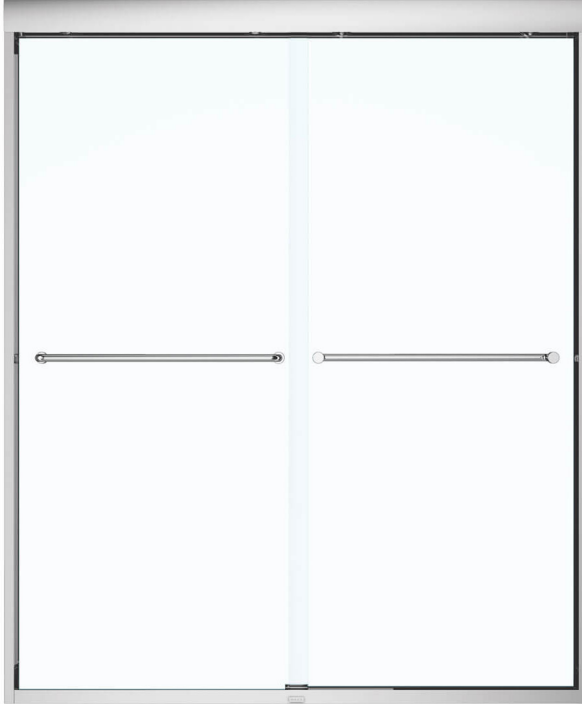

Kameleon Sliding Shower Door 55-59 x 71 in. 8 mm

Model number:

134572

Dimensions: 55-59" x 71"

Installation: Alcove

Door type: Bypass

Standard Features:

- Silent guide eliminates the rattling noise
- High quality rollers for smooth glide
- Safety features: header lock and panel anti-jump
- 8mm tempered glass and frame color choice
- Modern towel bar
- Reversible header: one side round and one side flat

Chrome (084)

Dark Bronze (172)

Brushed Nickel (305)

Glass Pattern(s):

Clear (900)

Recommended products (Visit our website for a complete list of our recommended products)

| No | Description |
|--------|---|
| 107180 | Versaline 60 in. Alcove Wall Kit - Subway |
| 107181 | Versaline 60 in. Alcove Wall Kit - Vertical |
| 420004 | B3Square 6030 |

All dimensions are approximate. Structure measurements must be verified against the unit to ensure proper fit.

Dimensions:

55-59 x 71 in.
(1397-1499 x 1803 mm)

Glass Thickness:

5/16 in. (8 mm)

Weight:

137 lbs (62.13 kg)

Frame type:

Semi-frameless

Opening:

Reversible

Door adjustment:

4 in.

Minimum access:

23 1/2 (597 mm)